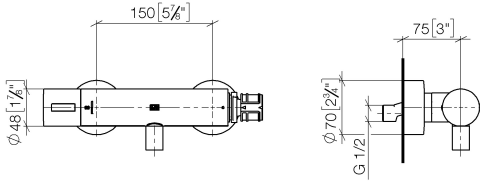

## Shower thermostat for wall installation - Chrome

34 443 979

- slide-on rosettes Ø 70 mm
  - gauge 150 mm - 13 mm
  - 3/8" shower outlet
  - with volume control
- Intrinsic protection against back flow.**

## Shower thermostat for wall installation - Chrome

---

34 443 979

mm [inches]